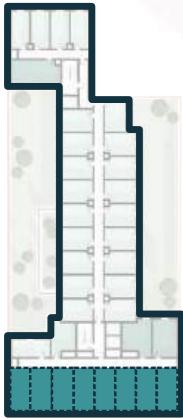

Room layouts

Standard room

21 sqm

- ① Ensuite bathroom
- ② Small kitchenette
- ③ Storage
- ④ Large double bed
- ⑤ Seating area
- ⑥ Dining table
- ⑦ Juliette balcony
- ⑧ TV

Key plan

Internal view

Room layouts

Premium room

25.7 sqm

Key plan

- ① Ensuite bathroom
- ② Small kitchenette
- ③ Storage
- ④ Large double bed
- ⑤ Seating area
- ⑥ Dining table
- ⑦ Juliette balcony
- ⑧ TV

Internal view